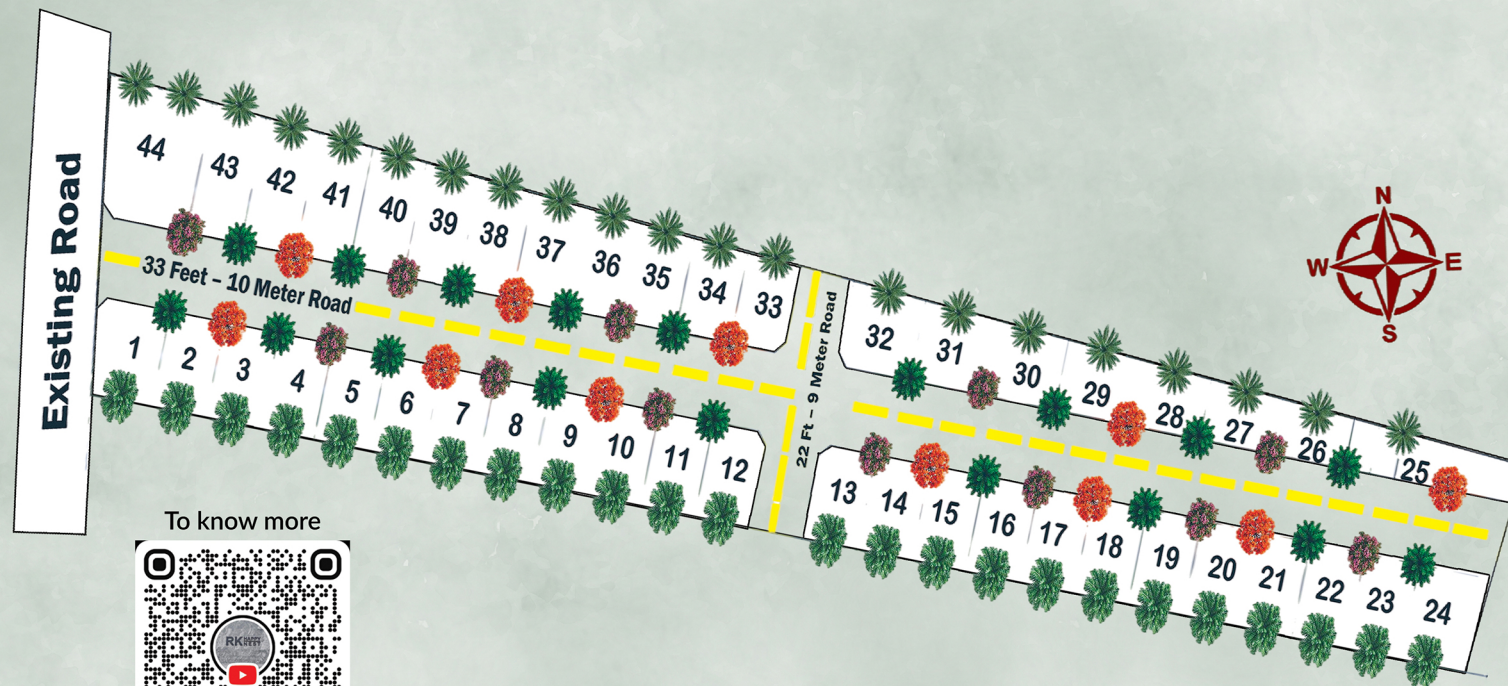

33 Ft Wide Concrete Roads
in a Secure Gated Community

Well-Planned Storm Water Drainage
& Street Lighting Facilities

Handpicked Fruit & Flowering Trees
with Drip Irrigation from Pollachi

Plot No	Square Mt	Square Ft
1	133.972	1442.06
2-11	111.63	1200
12-13	110.505	1189.47
14-23	111.63	1200
24	113.646	1223.28
25	80.002	861.14
26	72.372	779
27	79.249	853.03
28	86.127	927.06
29	93.005	1001.09
30	100.472	1081.47
31	109.256	1176.03
32	116.964	1258.99
33	98.126	1056.21
34	104.219	1121.8
35	109.188	1175.28
36	114.156	1228.77
37	119.125	1282.25
38	124.093	1335.73
39	129.062	1389.21
40	134.03	1442.69
41	138.999	1496.17
42	143.967	1549.65
43	148.936	1603.13
44	266.645	2870.14

- ✓ Premium Gated Community Plots
- ✓ North & South Facing Vastu-Compliant Plots Available
- ✓ 24x7 CCTV Surveillance with Compound Wall on all Sides
- ✓ Legally Approved with Clear Land Documents
- ✓ Ideal for Both Investment & Constructions
- ✓ Located in a Rapidly Developing Area
- ✓ Managed Farm Maintenance Option Available
- ✓ Each Plot is Handpicked with Fruit Trees (Mango, Guava, Lemon, Jackfruit, Coconut, Sapota, Sathukudi, Orange)
- ✓ Beautifully Planted Flowering Trees Along Roads (Magilam, Kadambam, Panneer, Iruvatchi, Shenbagam, Gulmohar, Cherry Blossom, Sarakkondrai)

Trichy Ring Road
Kumaramangalam
(Near Olaiyur)